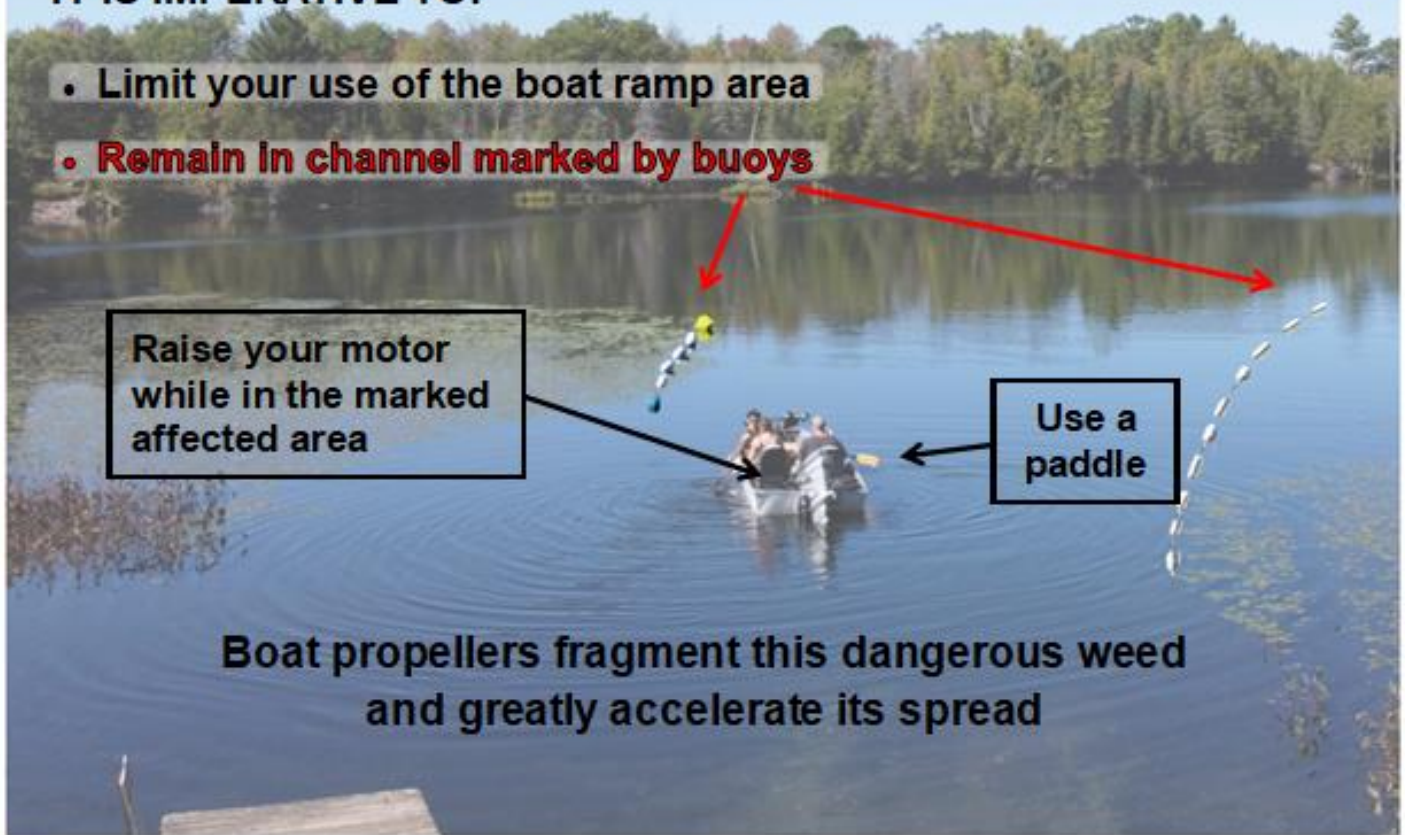

Big Cedar Lake Public Boat Launch **BOATER PROTOCOL**

This Boat Launch has been **INFESTED** with a highly aggressive **Aquatic Invasive Species**

A weed containment effort has been undertaken at this Public Boat Launch.

IT IS IMPERATIVE TO:

- Limit your use of the boat ramp area
- **Remain in channel marked by buoys**

Raise your motor while in the marked affected area

Use a paddle

Boat propellers fragment this dangerous weed and greatly accelerate its spread

- When leaving the area, **Clean / Drain / Dry** your motor, boat, and trailer to protect other lakes against Aquatic Invasive Species

IT'S THE LAW!

CLEAN + DRAIN + DRY

MORE INFO:

SCAN ME

CLEAN, DRAIN, DRY your Boat!